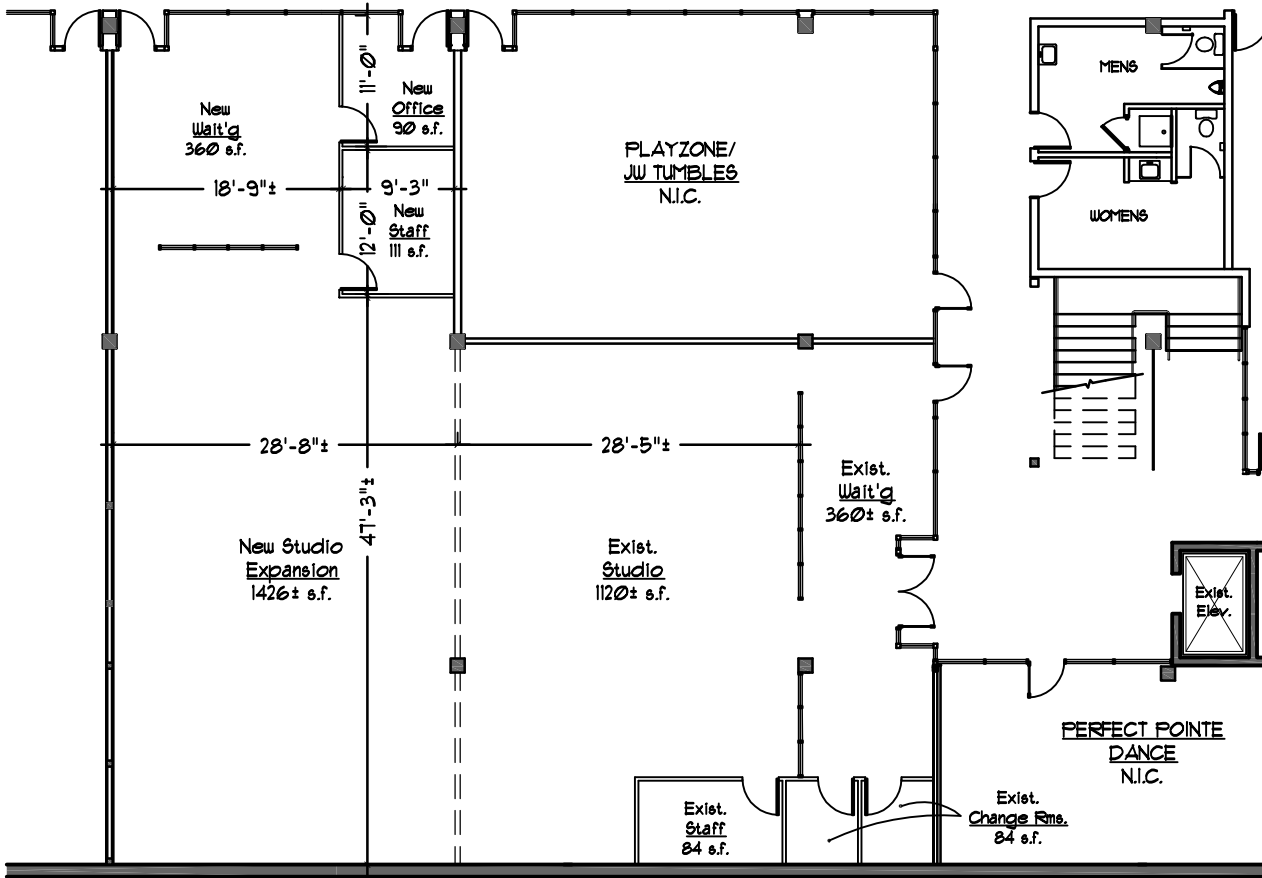

LOWER LEVEL- LOCATION / KEY PLAN

No Scale

PRELIMINARY PROPOSED FLOOR PLAN
SCALE: 1/16" = 1'-0"

PERFECT
POINTE
DANCE
N.I.C.

PERFECT POINTE
DANCE
N.I.C.

Jhoon Rhee Tae Kwon Do of Arlington

@ Lee Harrison Shopping Center